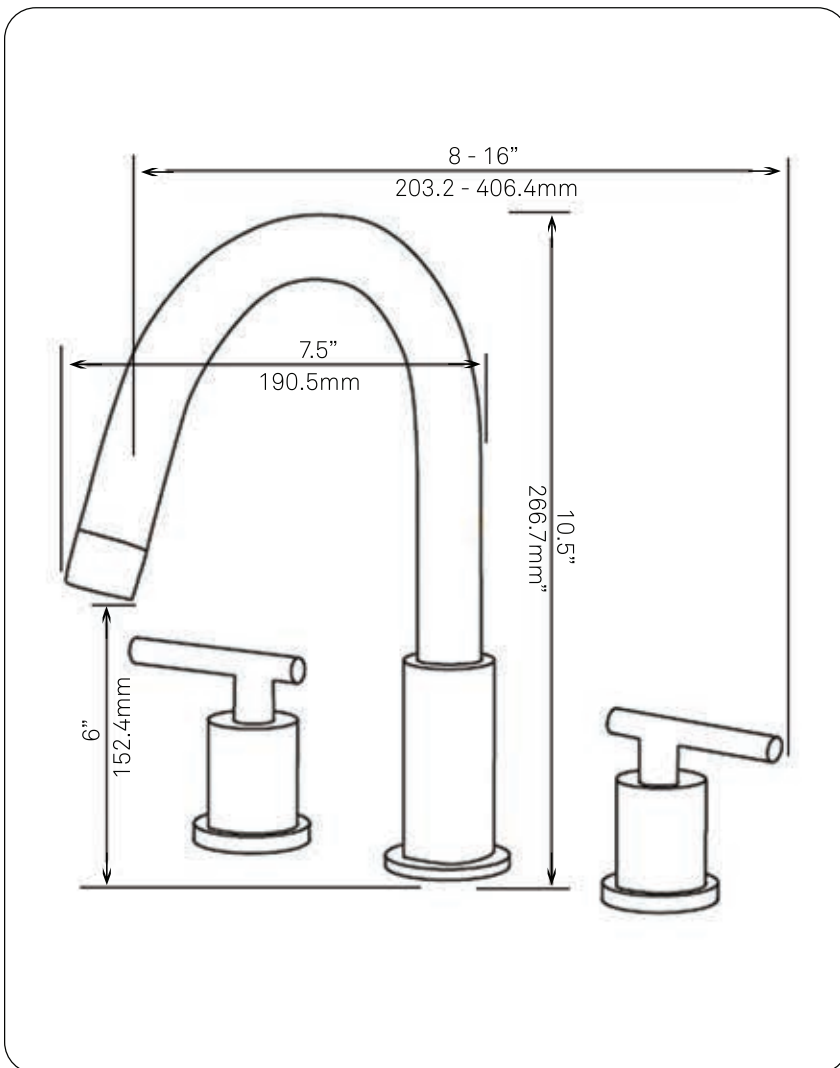

NOTES

Novatto reserves the right (1) to make changes in specifications and materials, and (2) to change or discontinue models, both without notice or obligation. Dimensions are for reference only, see www.NovattoInc.com for finish options and product availability.

Novatto Inc
TOLL FREE 844.404.4242
www.NovattoInc.com